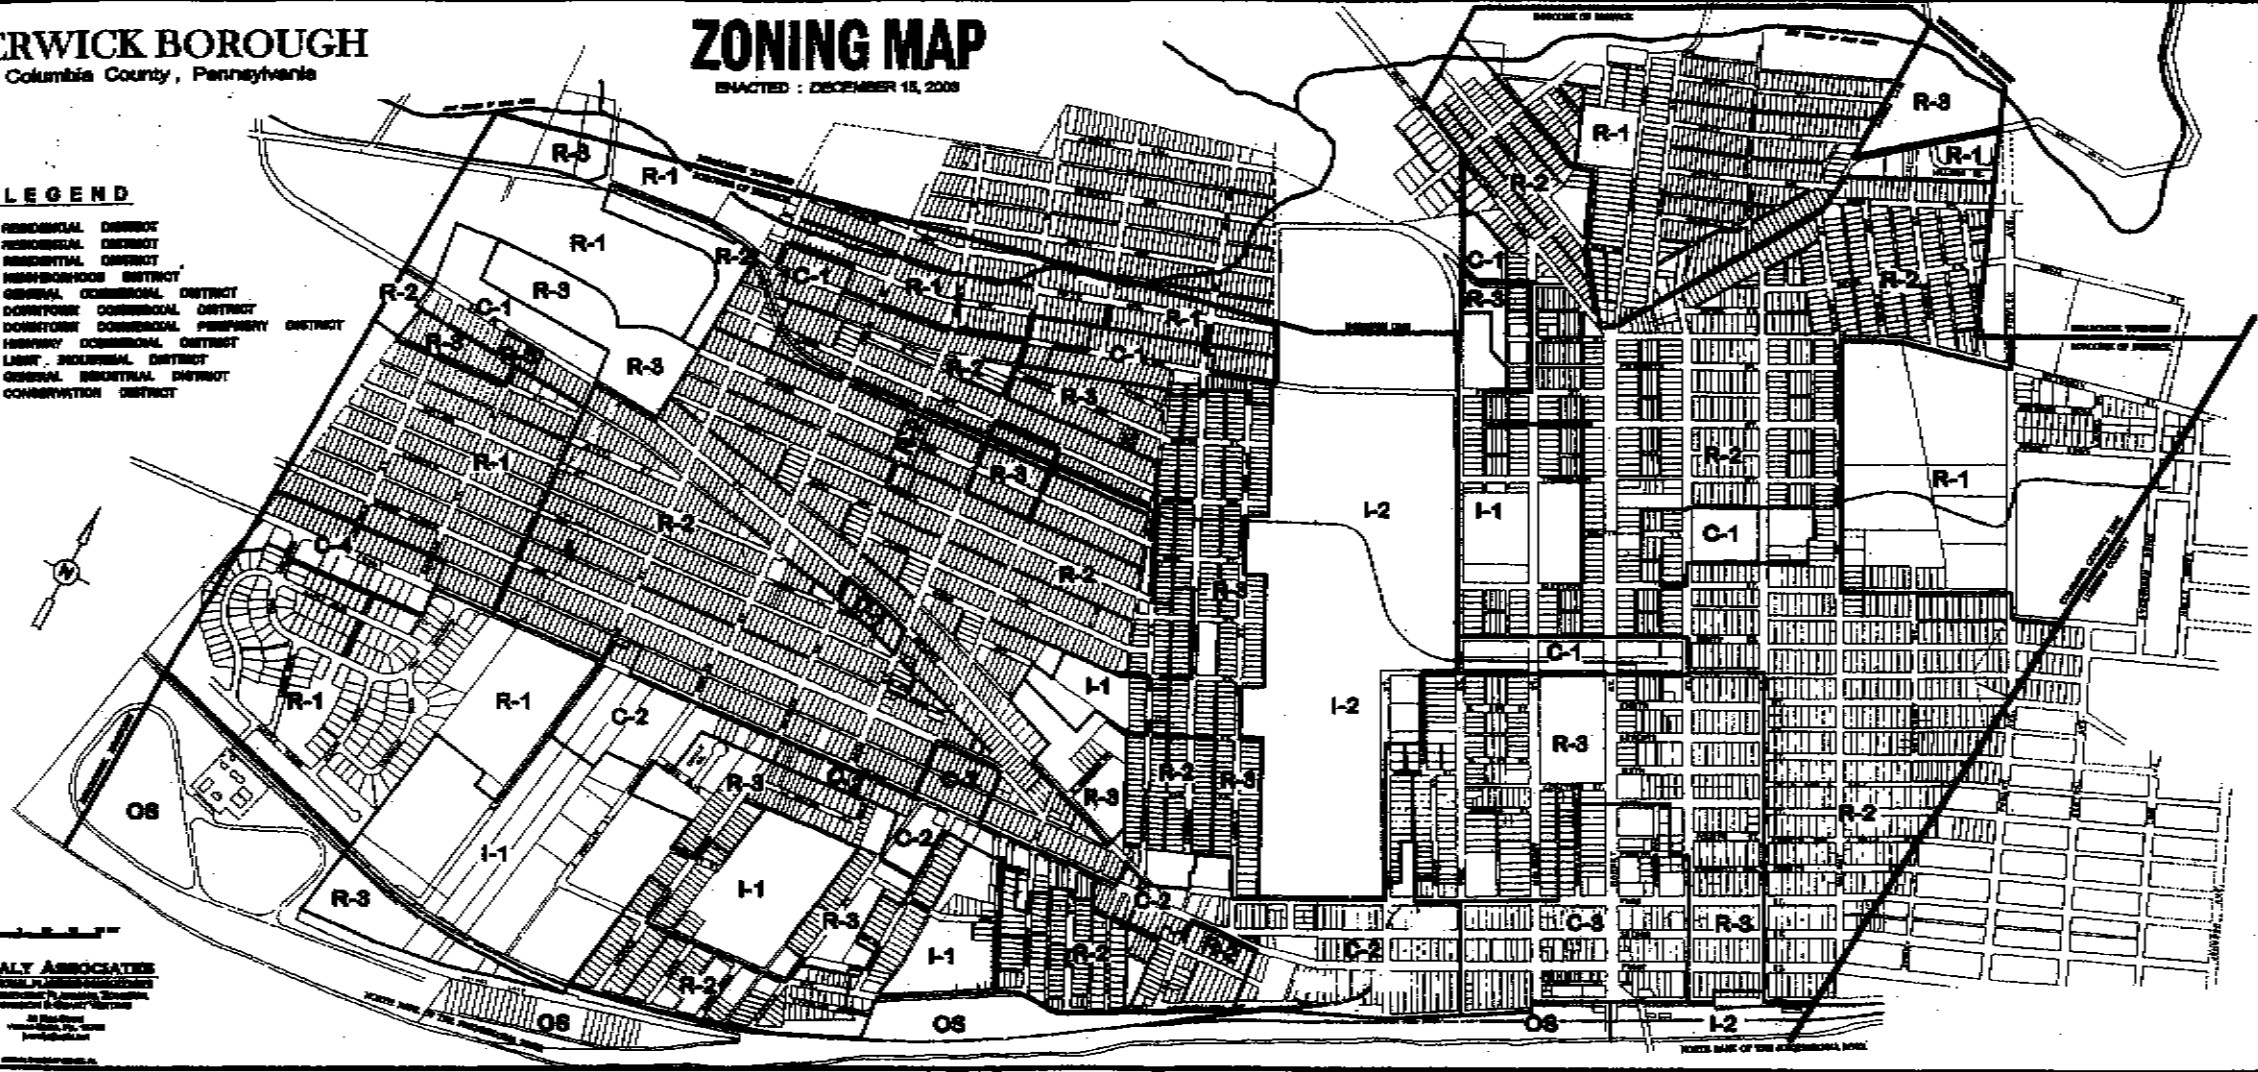

BERWICK BOROUGH

Columbia County, Pennsylvania

ZONING MAP

ENACTED : DECEMBER 15, 2008

LEGEND

- R-1 RESIDENTIAL DISTRICT
- R-2 RESIDENTIAL DISTRICT
- R-3 RESIDENTIAL DISTRICT
- C-1 NEIGHBORHOOD DISTRICT
- C-2 GENERAL COMMERCIAL DISTRICT
- C-3 DOWNTOWN COMMERCIAL DISTRICT
- C-3A DOWNTOWN COMMERCIAL PERIPHERY DISTRICT
- C-4 HIGHWAY COMMERCIAL DISTRICT
- I-1 LIGHT INDUSTRIAL DISTRICT
- I-2 GENERAL INDUSTRIAL DISTRICT
- OS CONSERVATION DISTRICT

NOTES: NAME OF THE MUNICIPALITY.